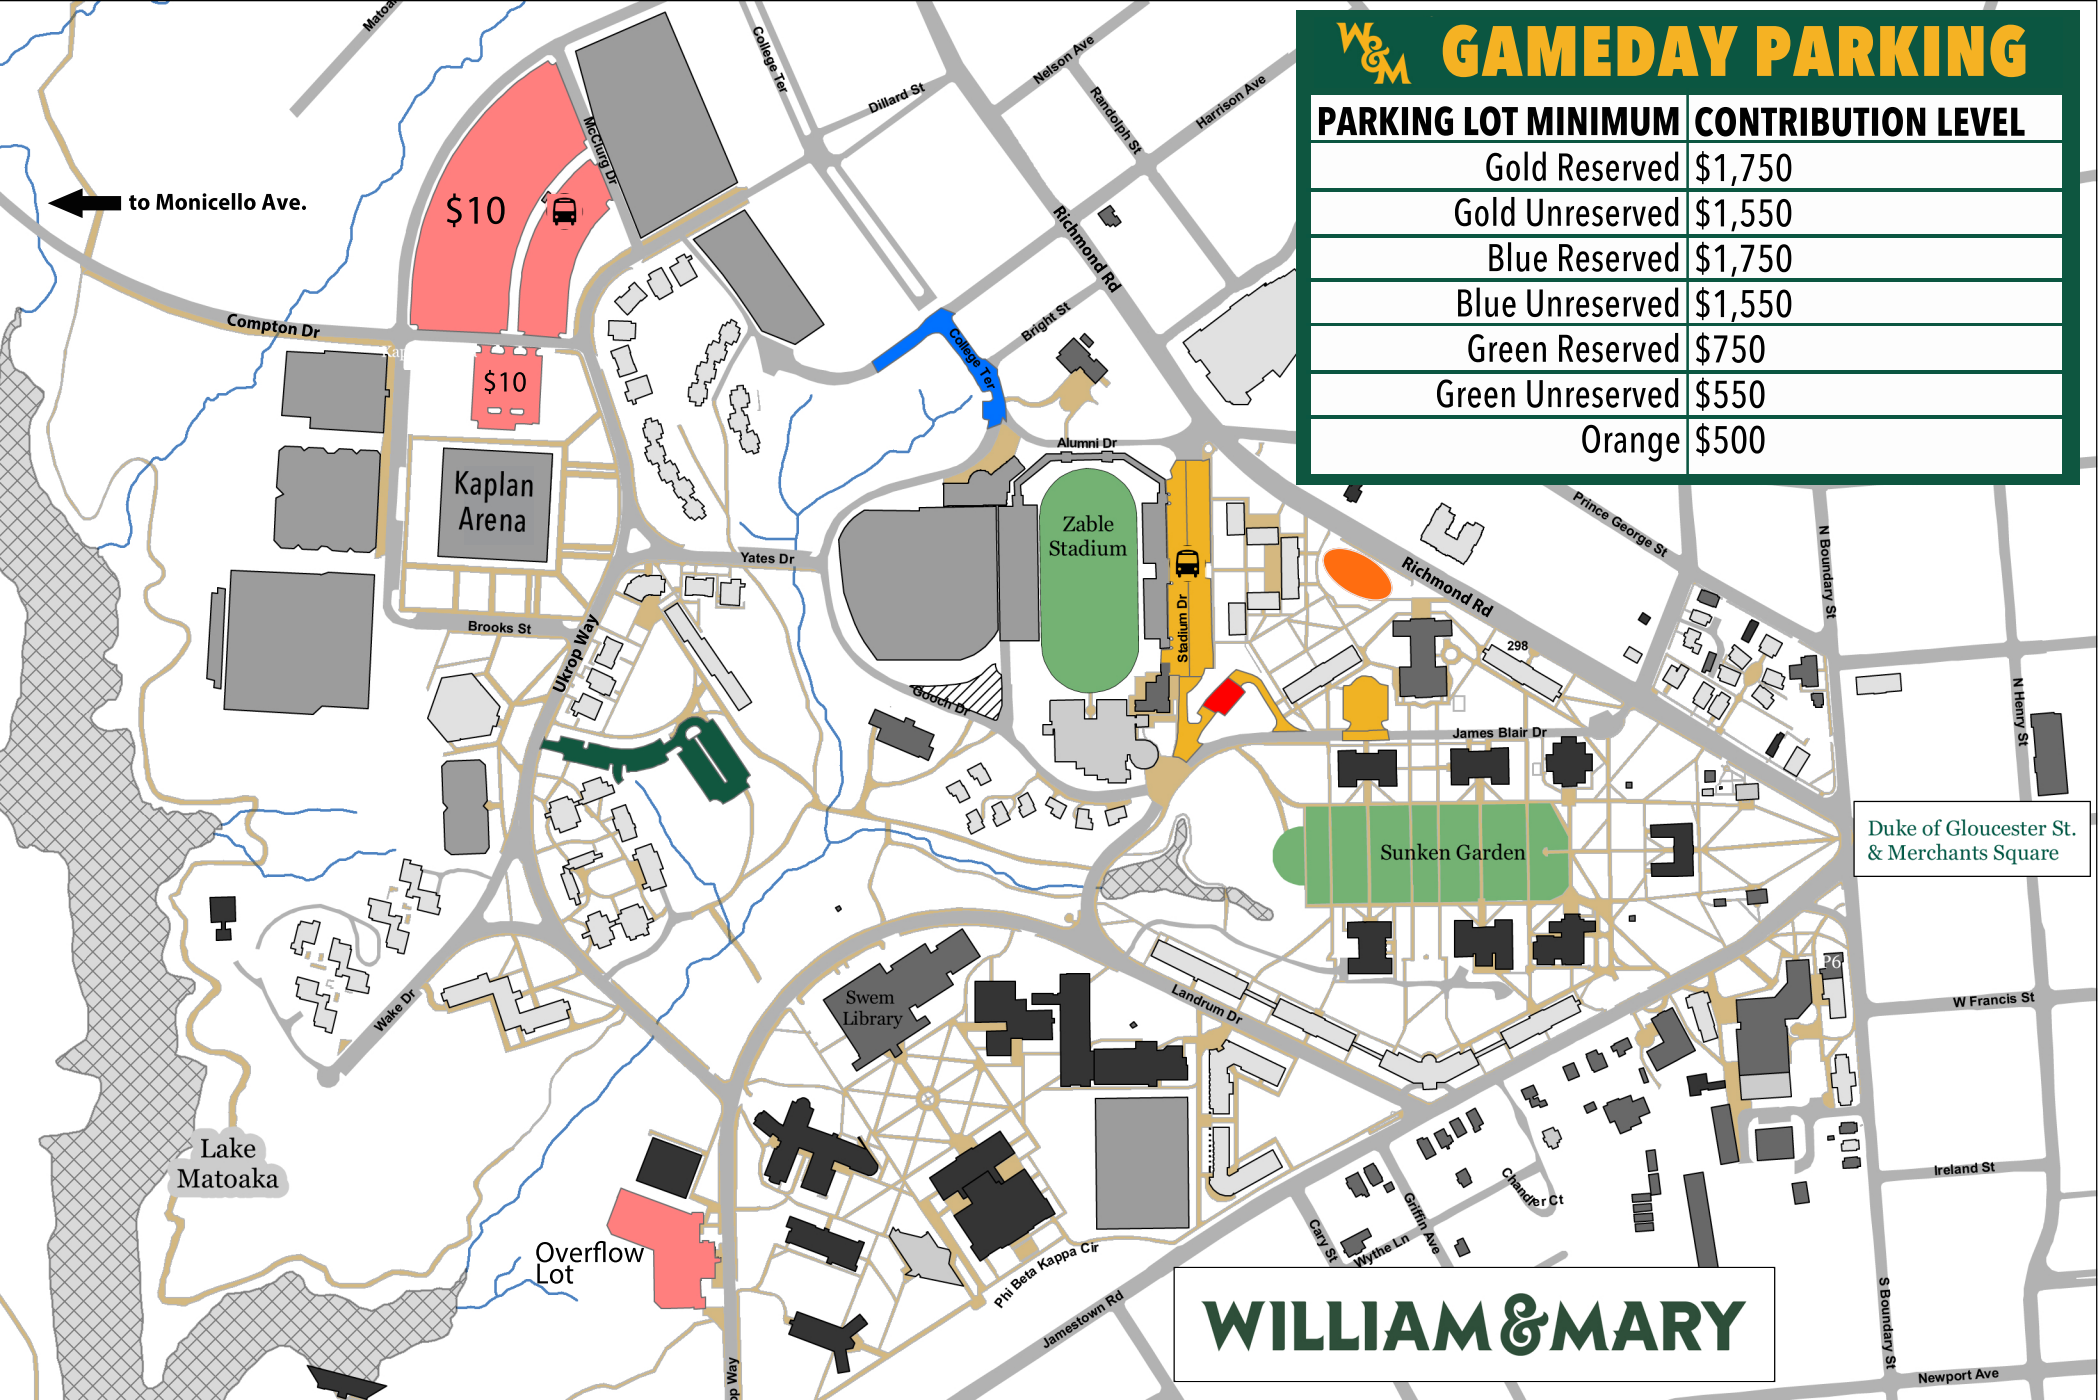

# W&M GAMEDAY PARKING

PARKING LOT MINIMUM	CONTRIBUTION LEVEL
Gold Reserved	\$1,750
Gold Unreserved	\$1,550
Blue Reserved	\$1,750
Blue Unreserved	\$1,550
Green Reserved	\$750
Green Unreserved	\$550
Orange	\$500

← to Monicello Ave.

\$10

\$10

Kaplan Arena

Zable Stadium

Sunken Garden

Duke of Gloucester St. & Merchants Square

Lake Matoaka

Overflow Lot

Swem Library

**WILLIAM & MARY**